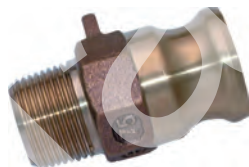

Brass Male Threaded Plug Type F

CM QC: 1256

F

▶▶▶ 2 More Variants available online, or Call Us

Part Number	Size	Price
F12B	3/4"	10.59
F16B	1"	15.43
F20B	1.1/4"	22.81
F24B	1.1/2"	30.19
F32B	2"	40.26
F40B	2.1/2"	68.44
F48B	3"	82.01
F96B	6"	321.39